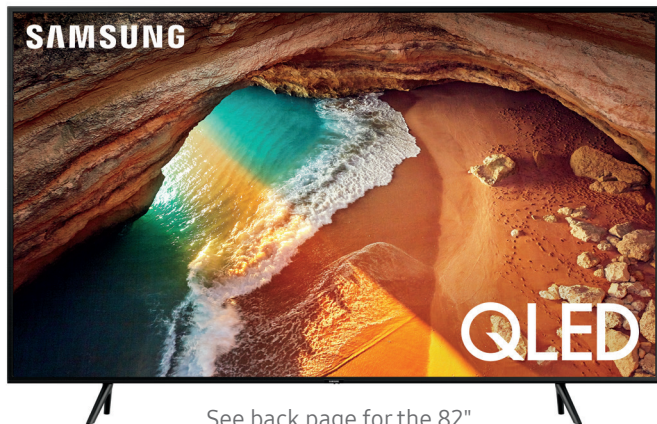

Q60R TV

See back page for the 82".

PRODUCT HIGHLIGHTS

- 100% Color Volume¹ with Quantum Dot
- Quantum Processor 4K
- Ambient Mode™
- Quantum HDR 4X
- Real Game Enhancer